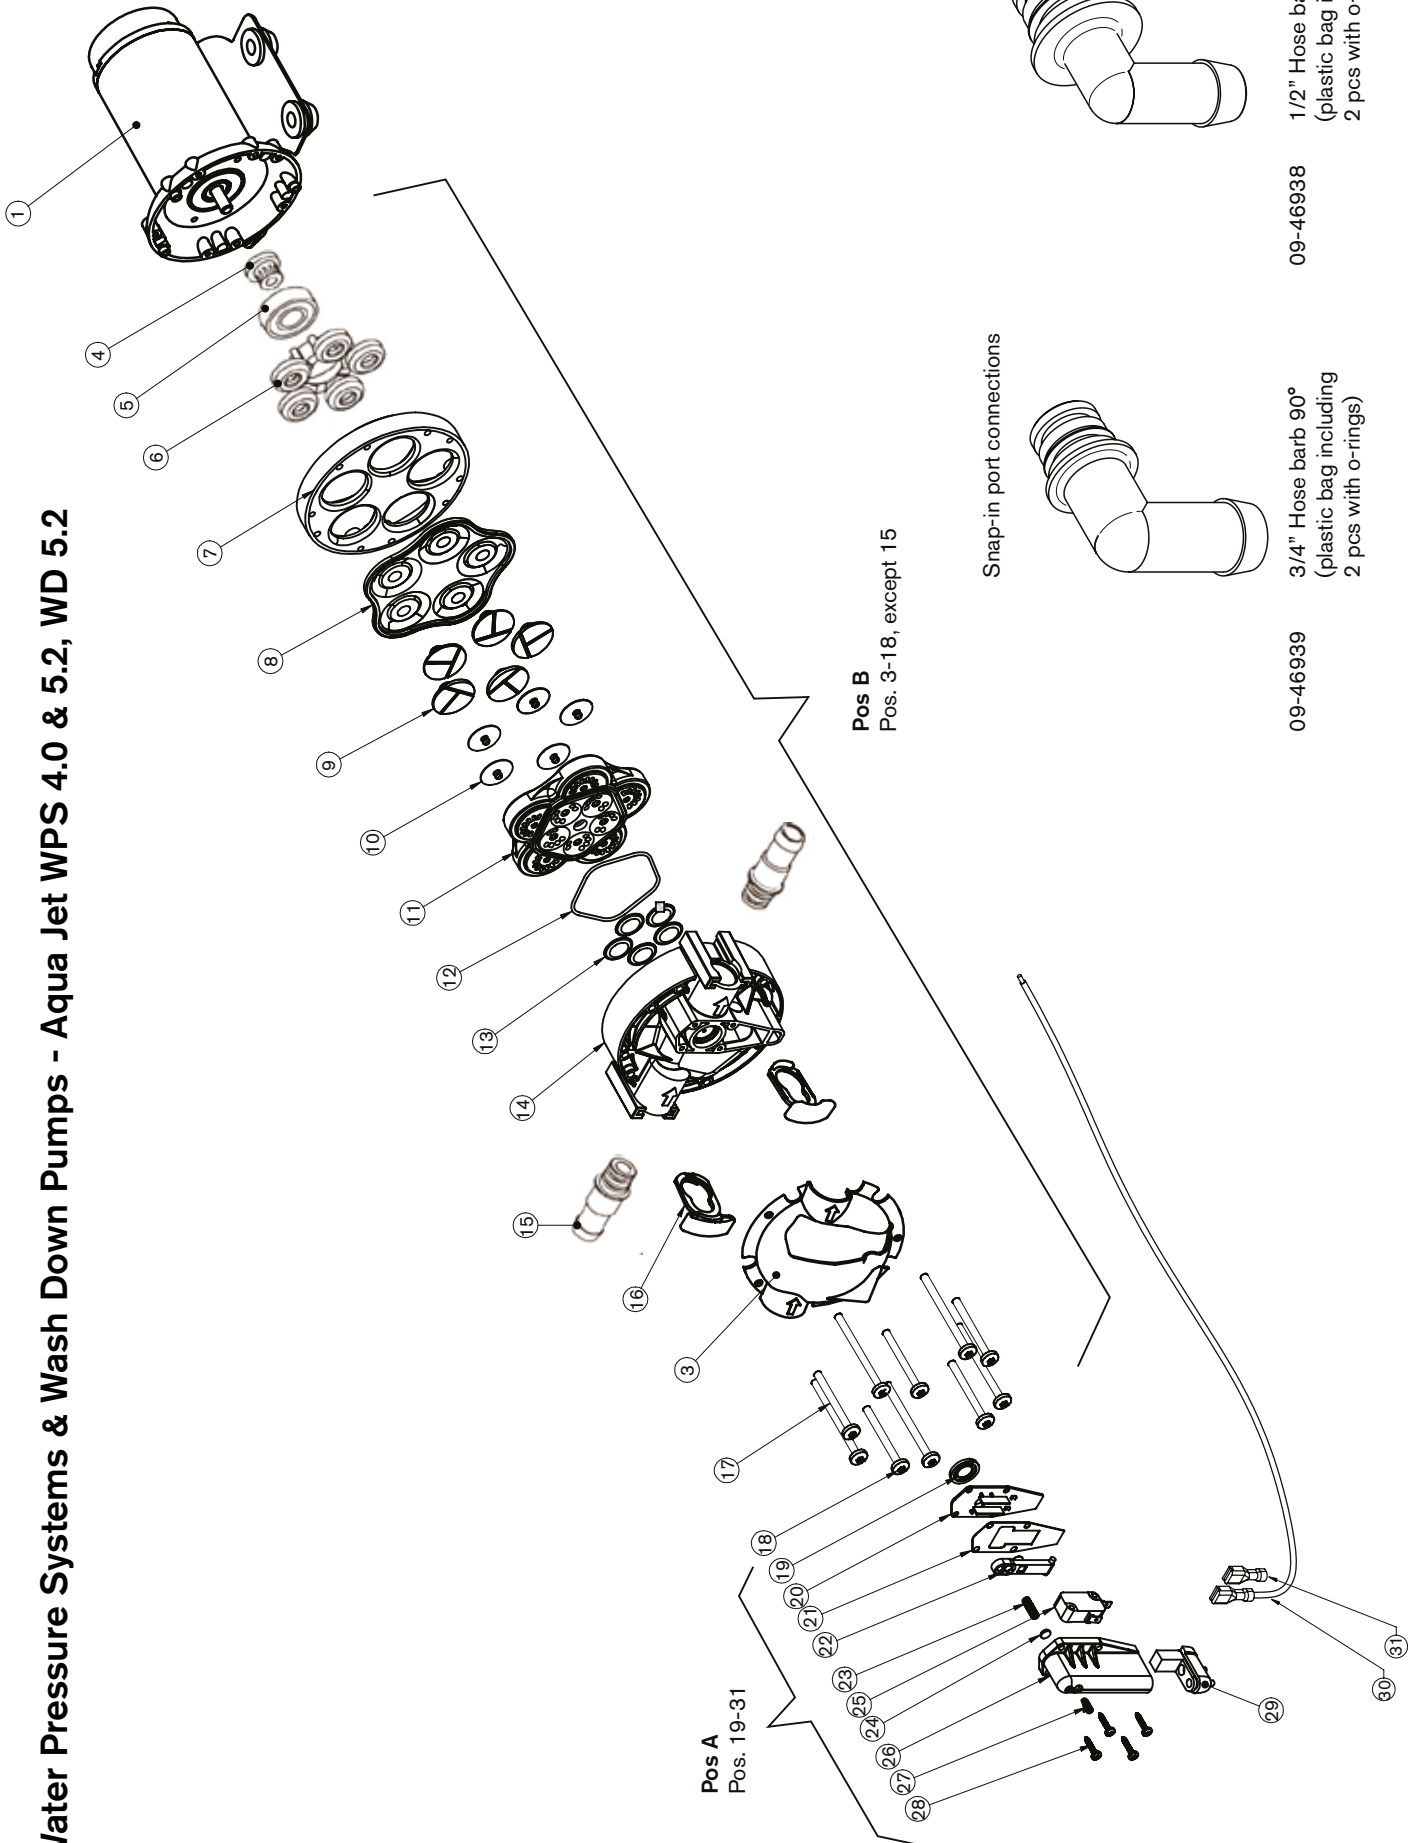

Water Pressure Systems & Wash Down Pumps - Aqua Jet WPS 4.0 & 5.2, WD 5.2

Pos A
Pos. 19-31

Pos B
Pos. 3-18, except 15

Snap-in port connections

09-46939

3/4" Hose barb 90°
(plastic bag including
2 pcs with o-rings)

09-46938

1/2" Hose barb 90°
(plastic bag including
2 pcs with o-rings)