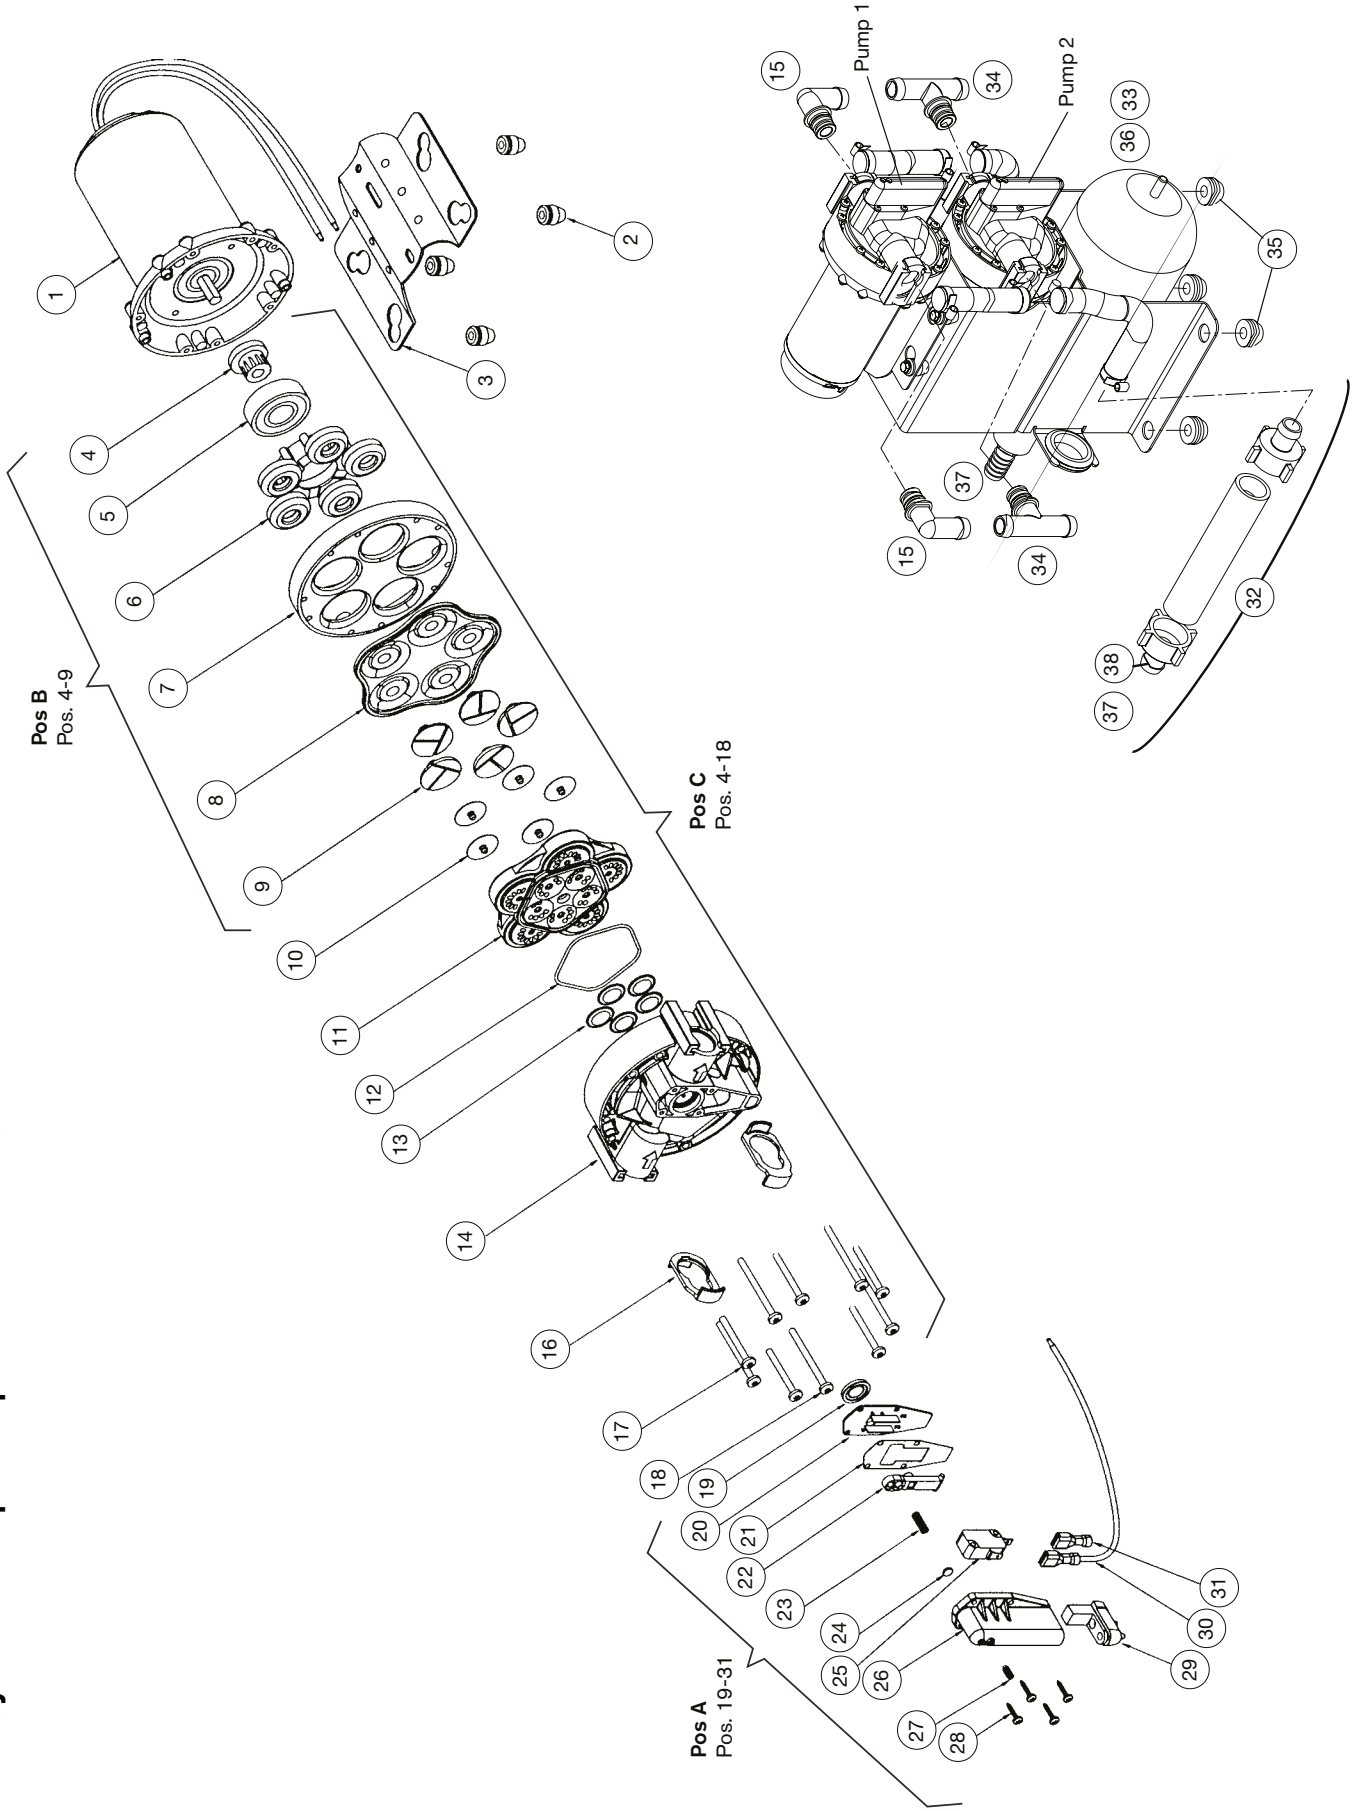

Water Pressure System Pumps - Aqua Jet Duo WPS 10.0 incl. accumulator tank