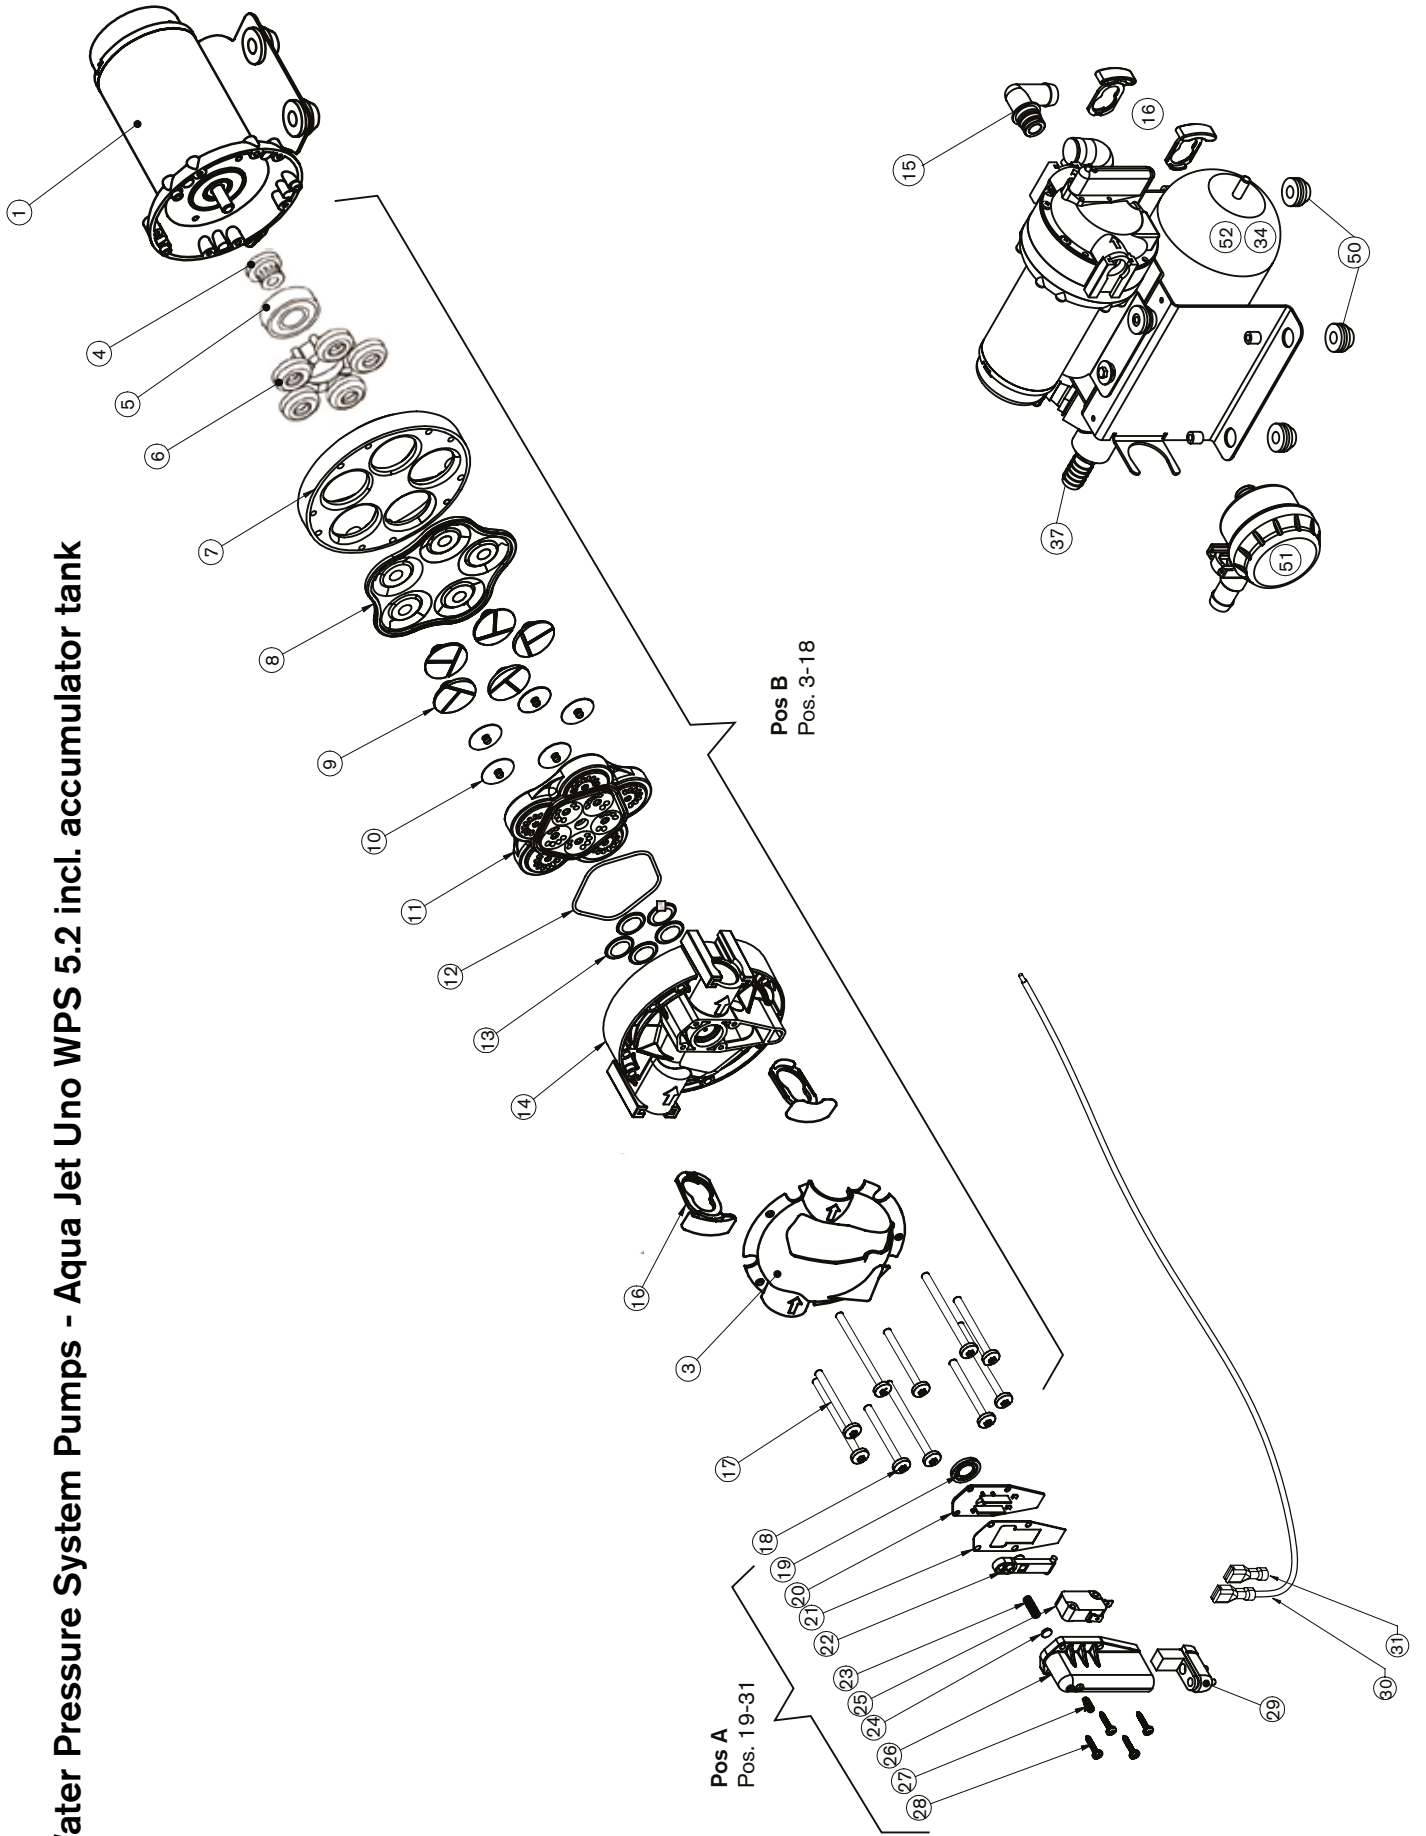

Water Pressure System Pumps - Aqua Jet Uno WPS 5.2 incl. accumulator tank