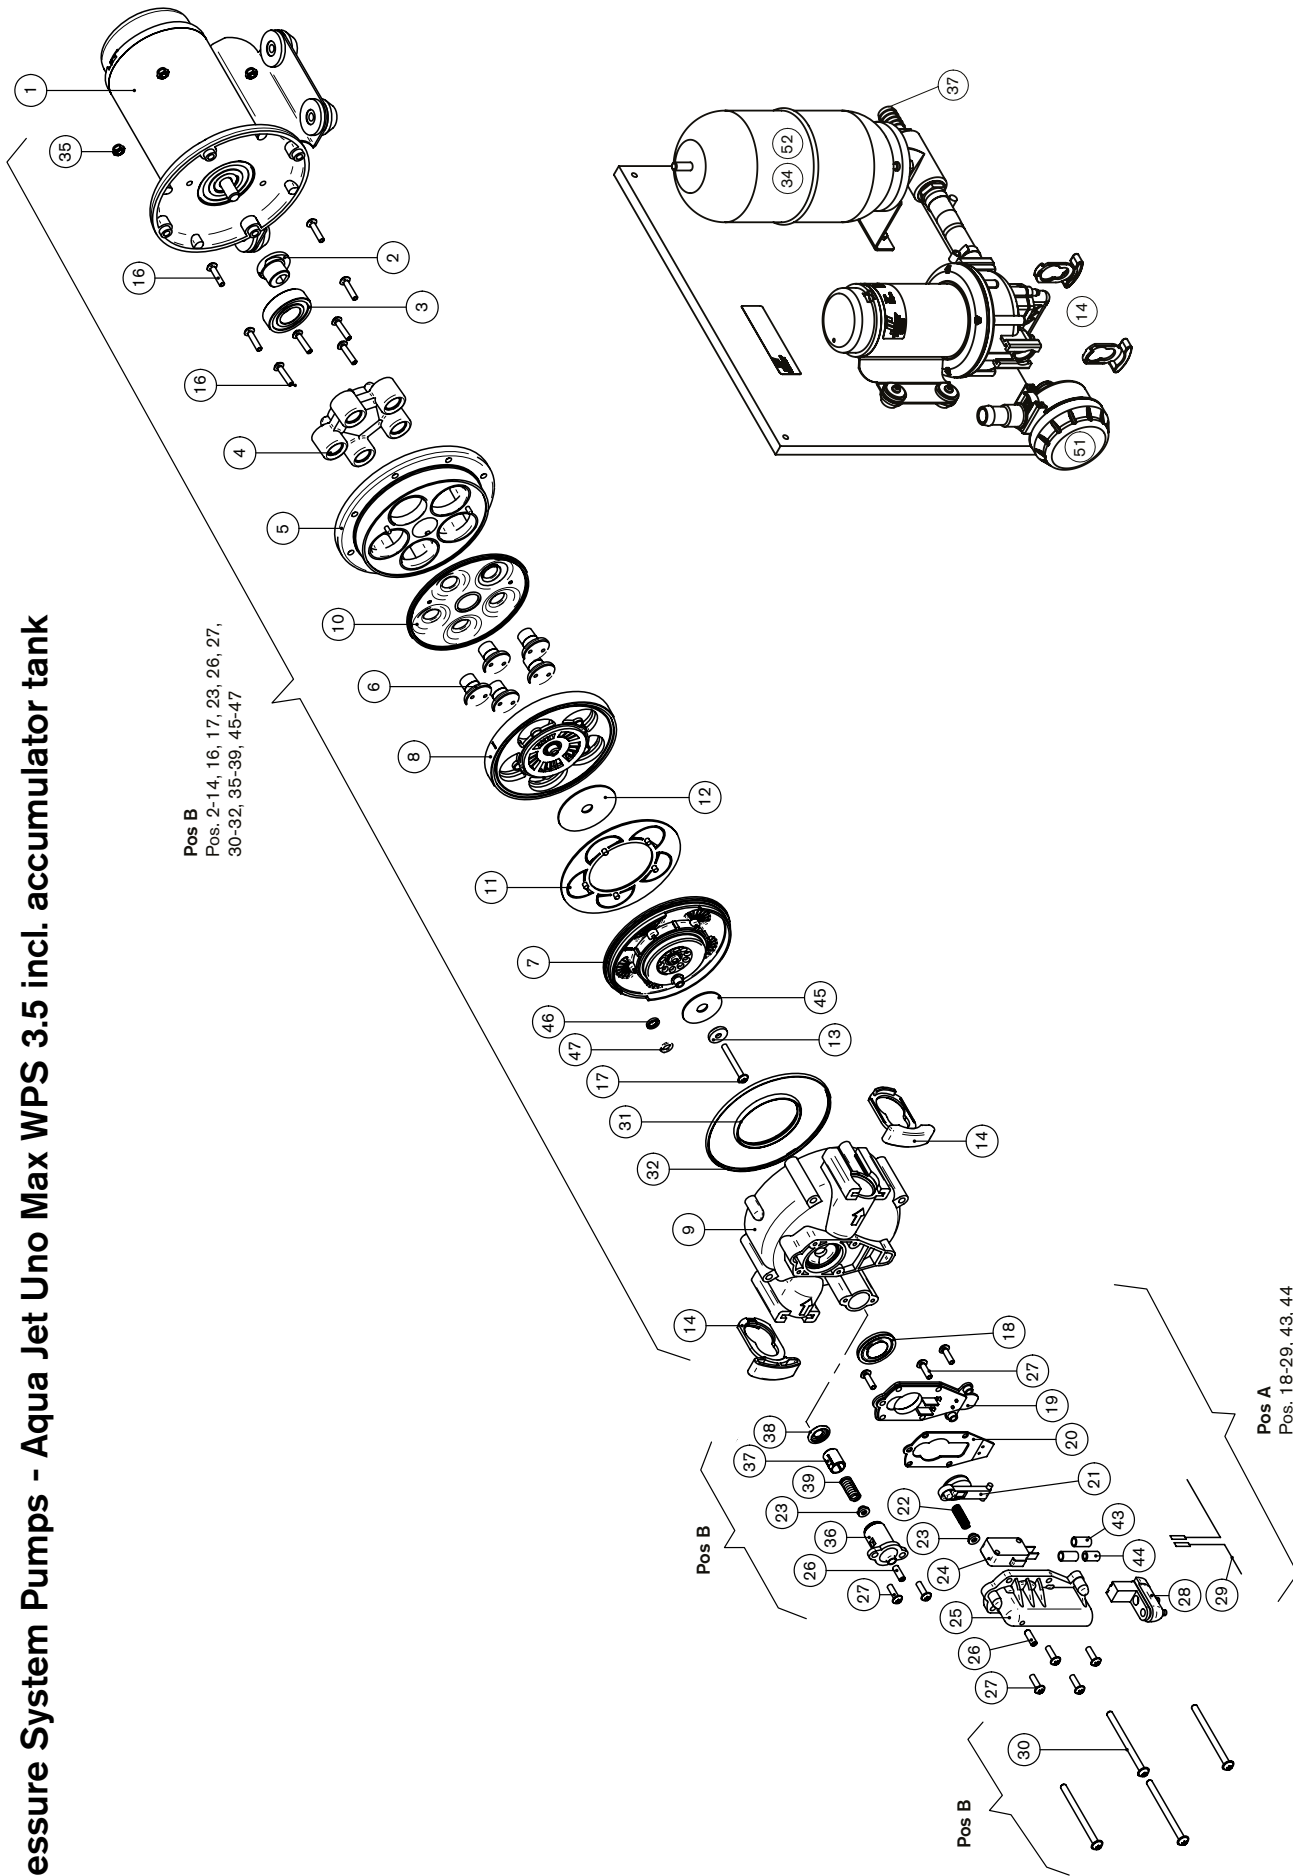

Water Pressure System Pumps - Aqua Jet Uno Max WPS 3.5 incl. accumulator tank