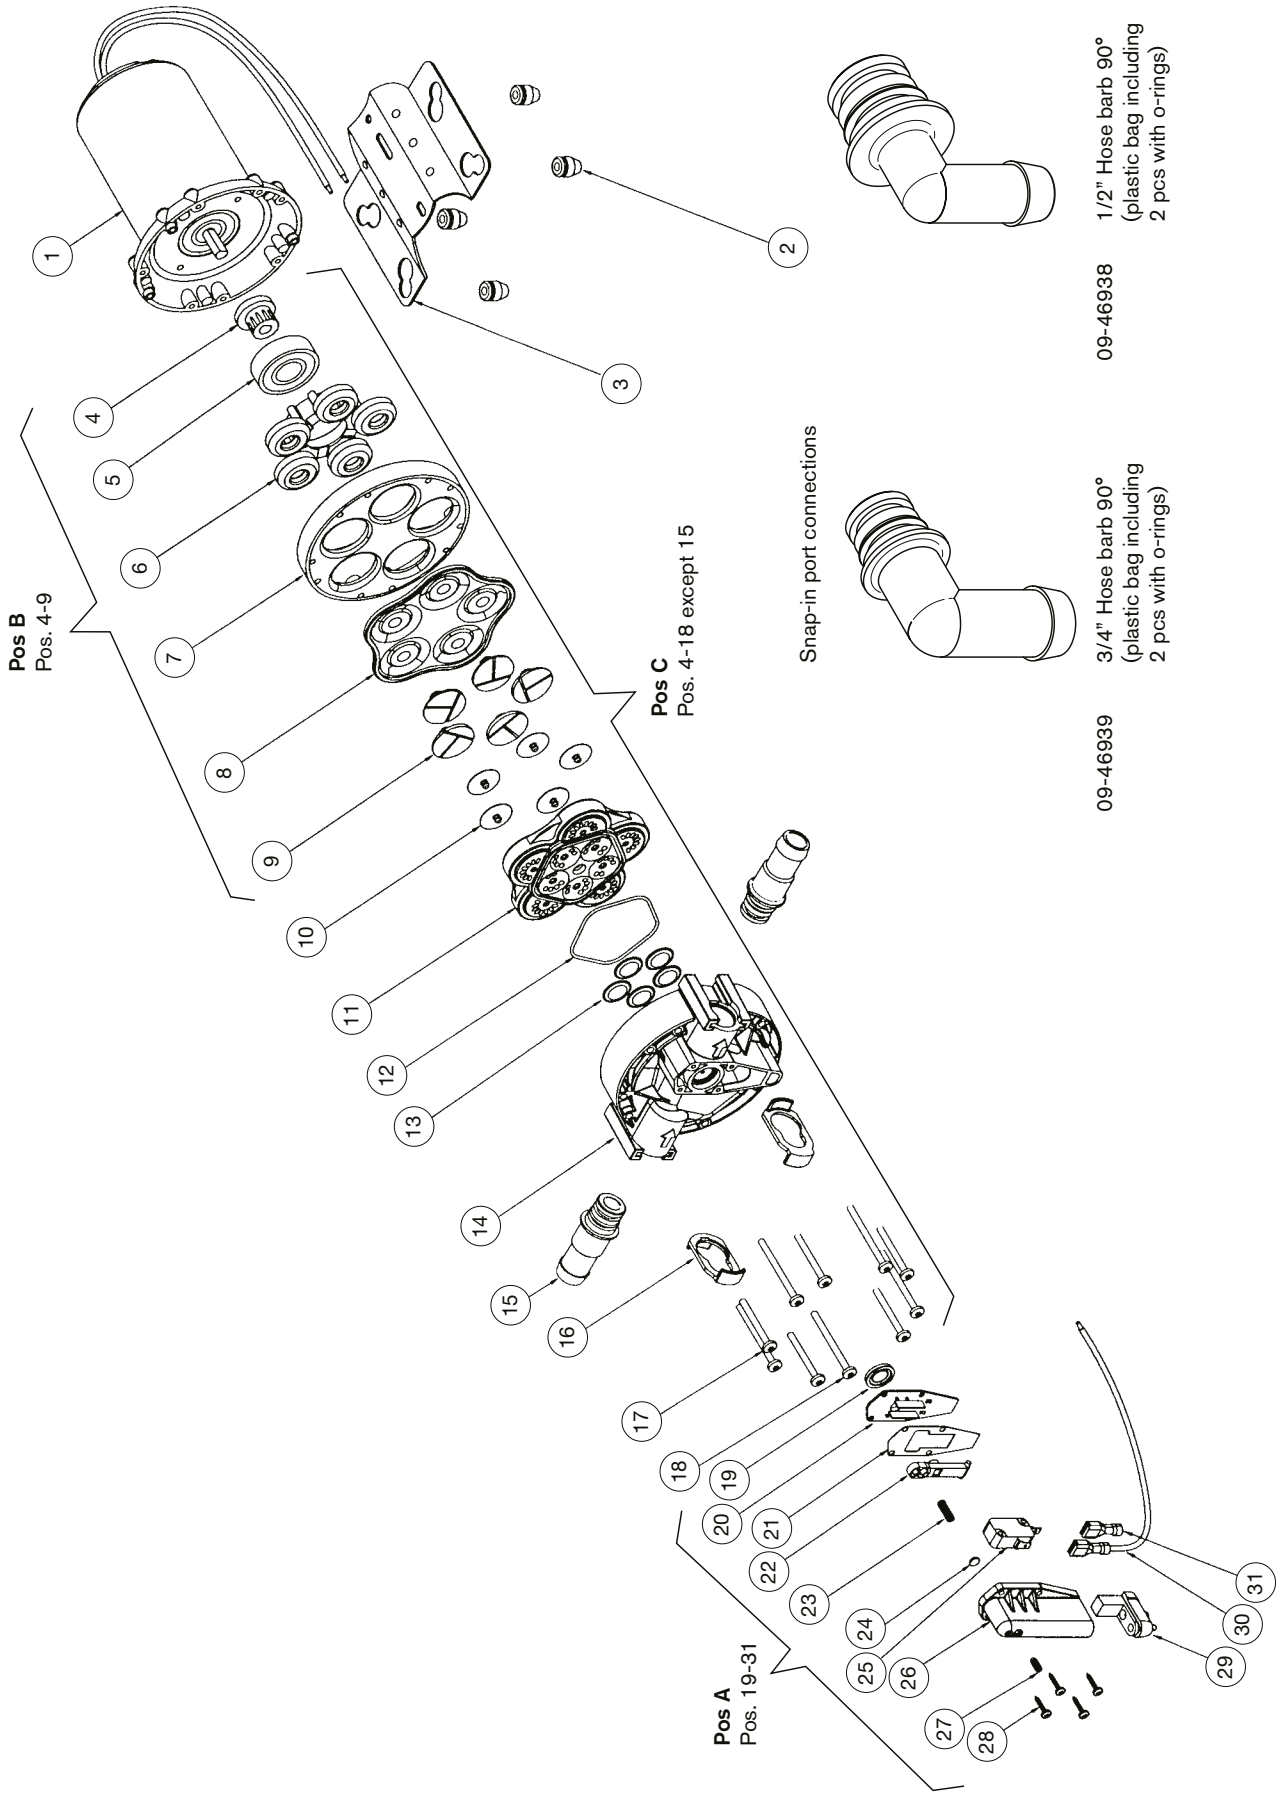

Water Pressure Systems & Wash Down Pumps - Aqua Jet WPS & WD 3.4 & 5.0