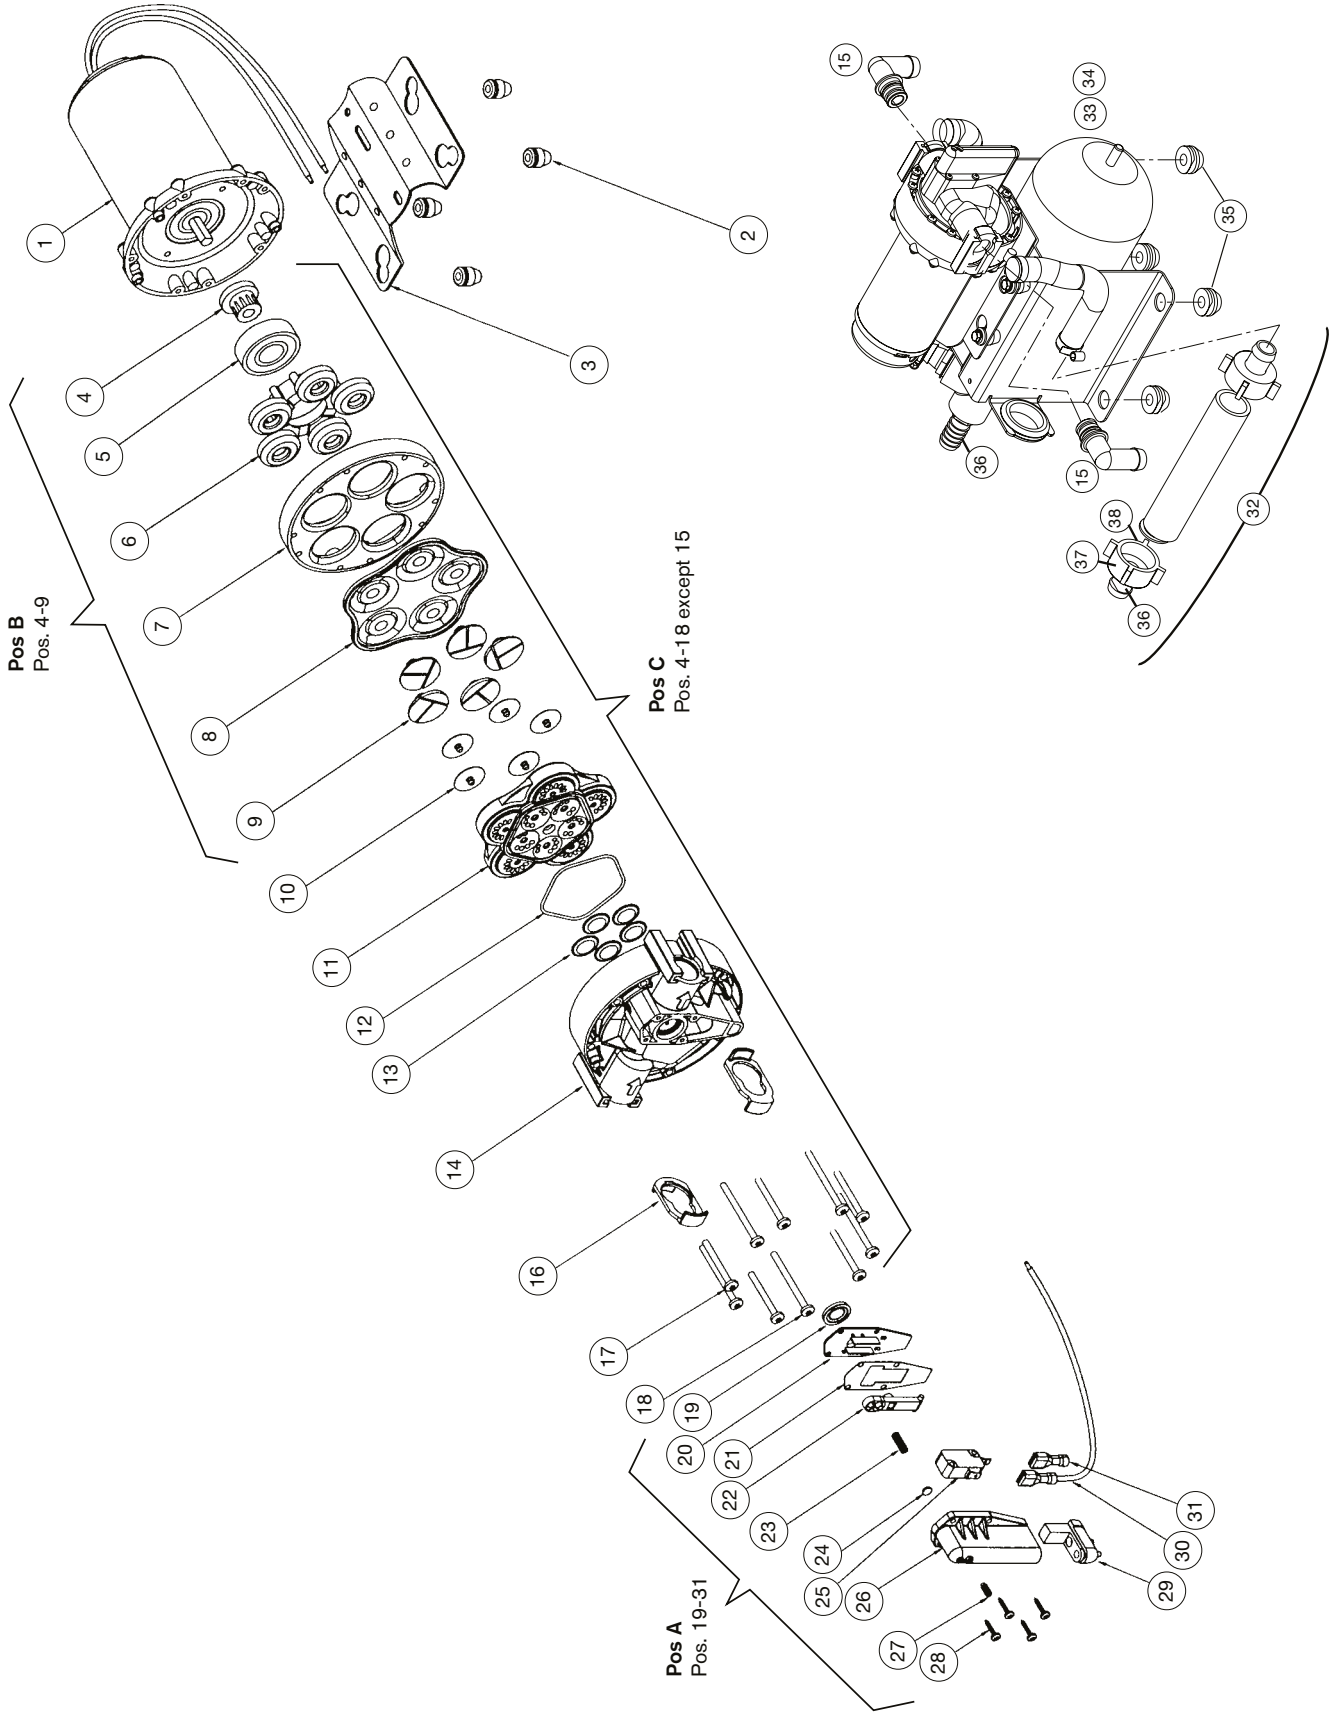

Water Pressure System Pumps - Aqua Jet Uno WPS 3.4 & 5.0 incl. accumulator tank