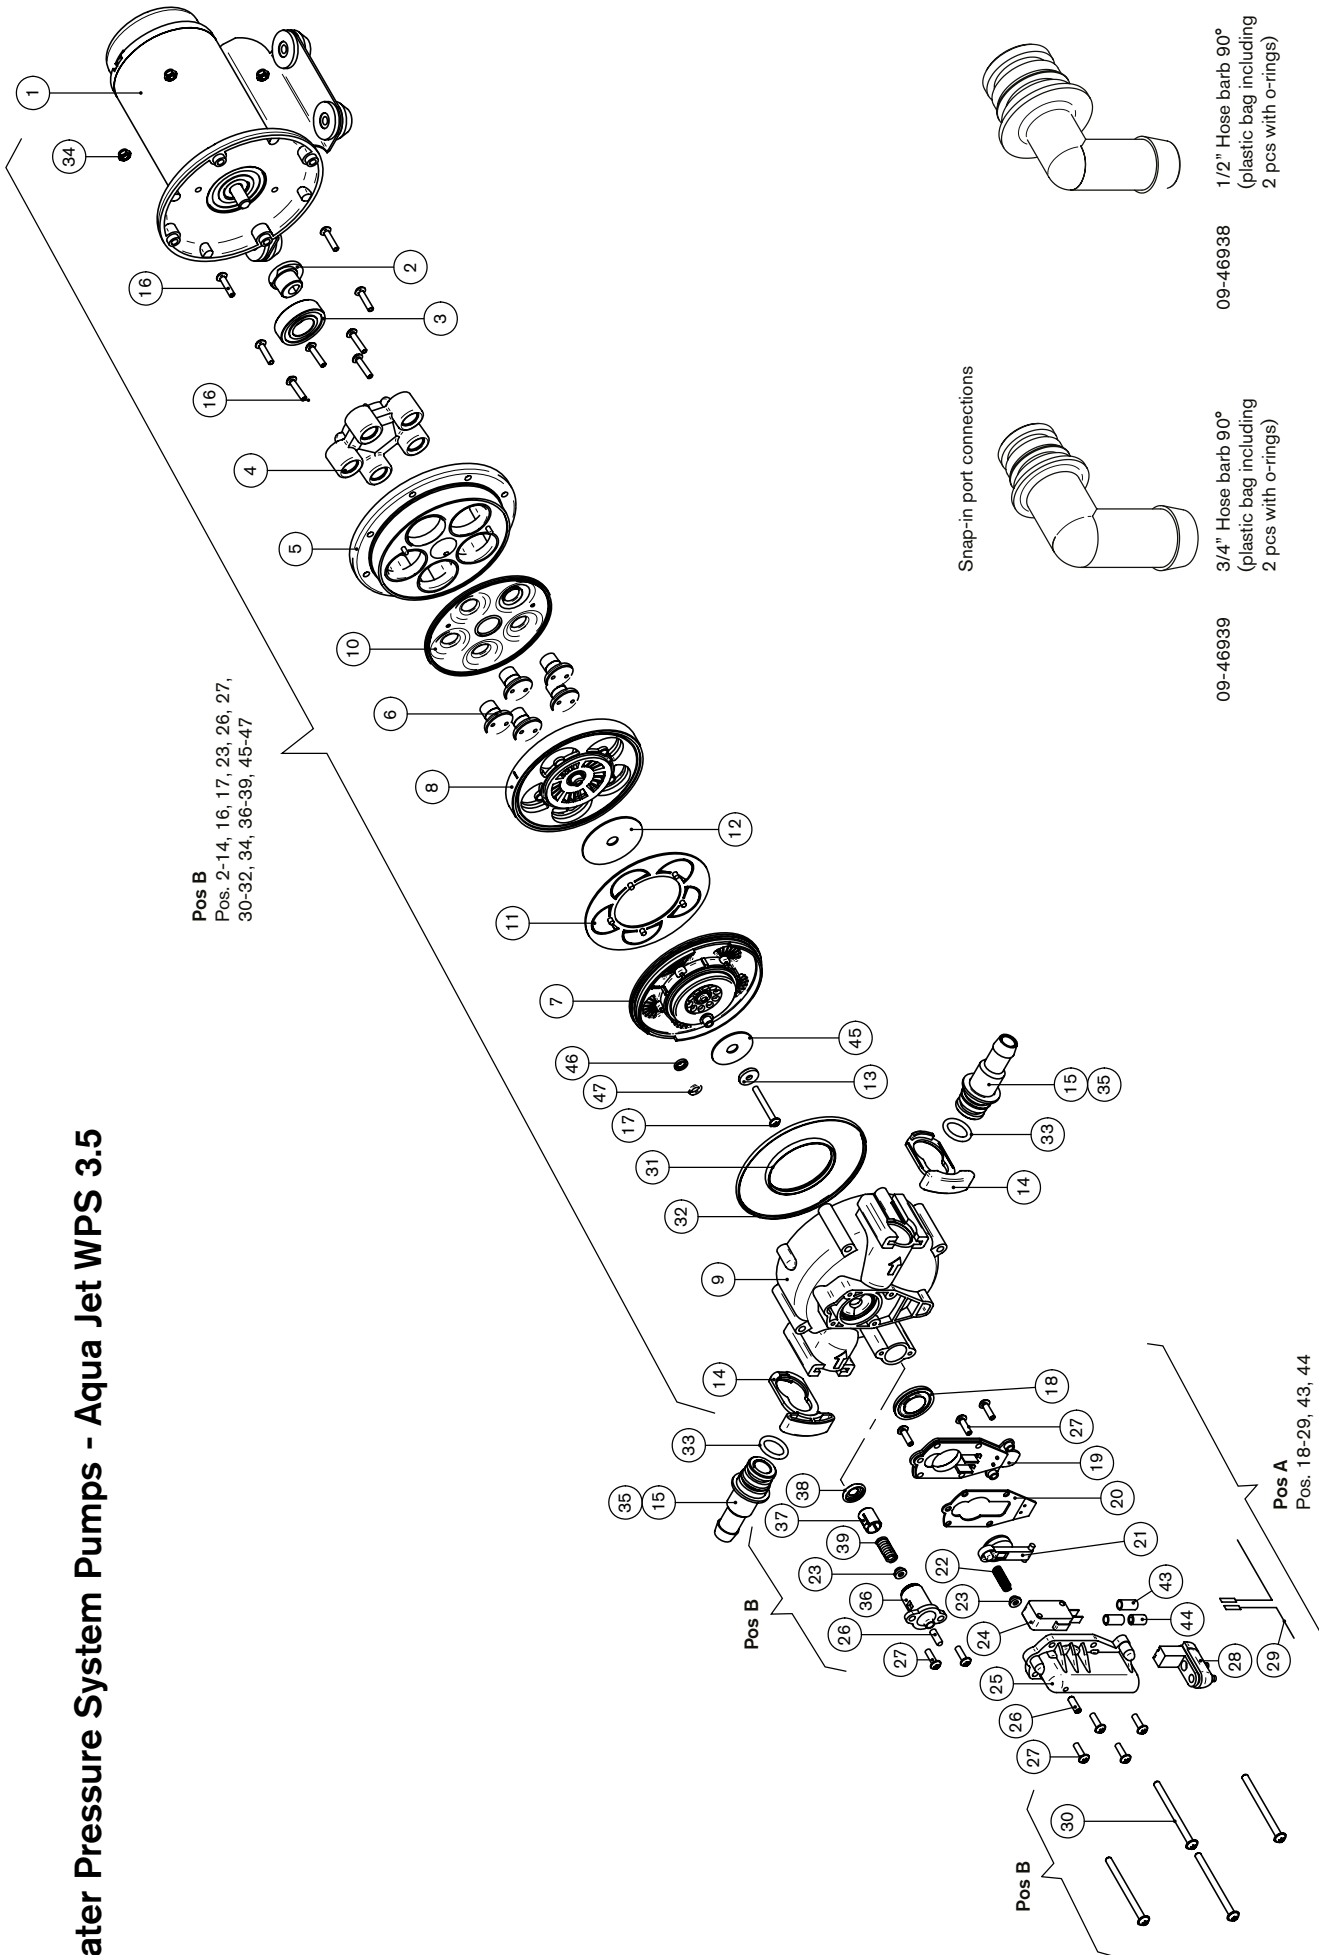

Water Pressure System Pumps - Aqua Jet WPS 3.5

Pos B
Pos. 2-14, 16, 17, 23, 26, 27,
30-32, 34, 36-39, 45-47

Pos A
Pos. 18-29, 43, 44

Snap-in port connections

1/2" Hose barb 90°
(plastic bag including
2 pcs with o-rings)

09-46938

3/4" Hose barb 90°
(plastic bag including
2 pcs with o-rings)

09-46939