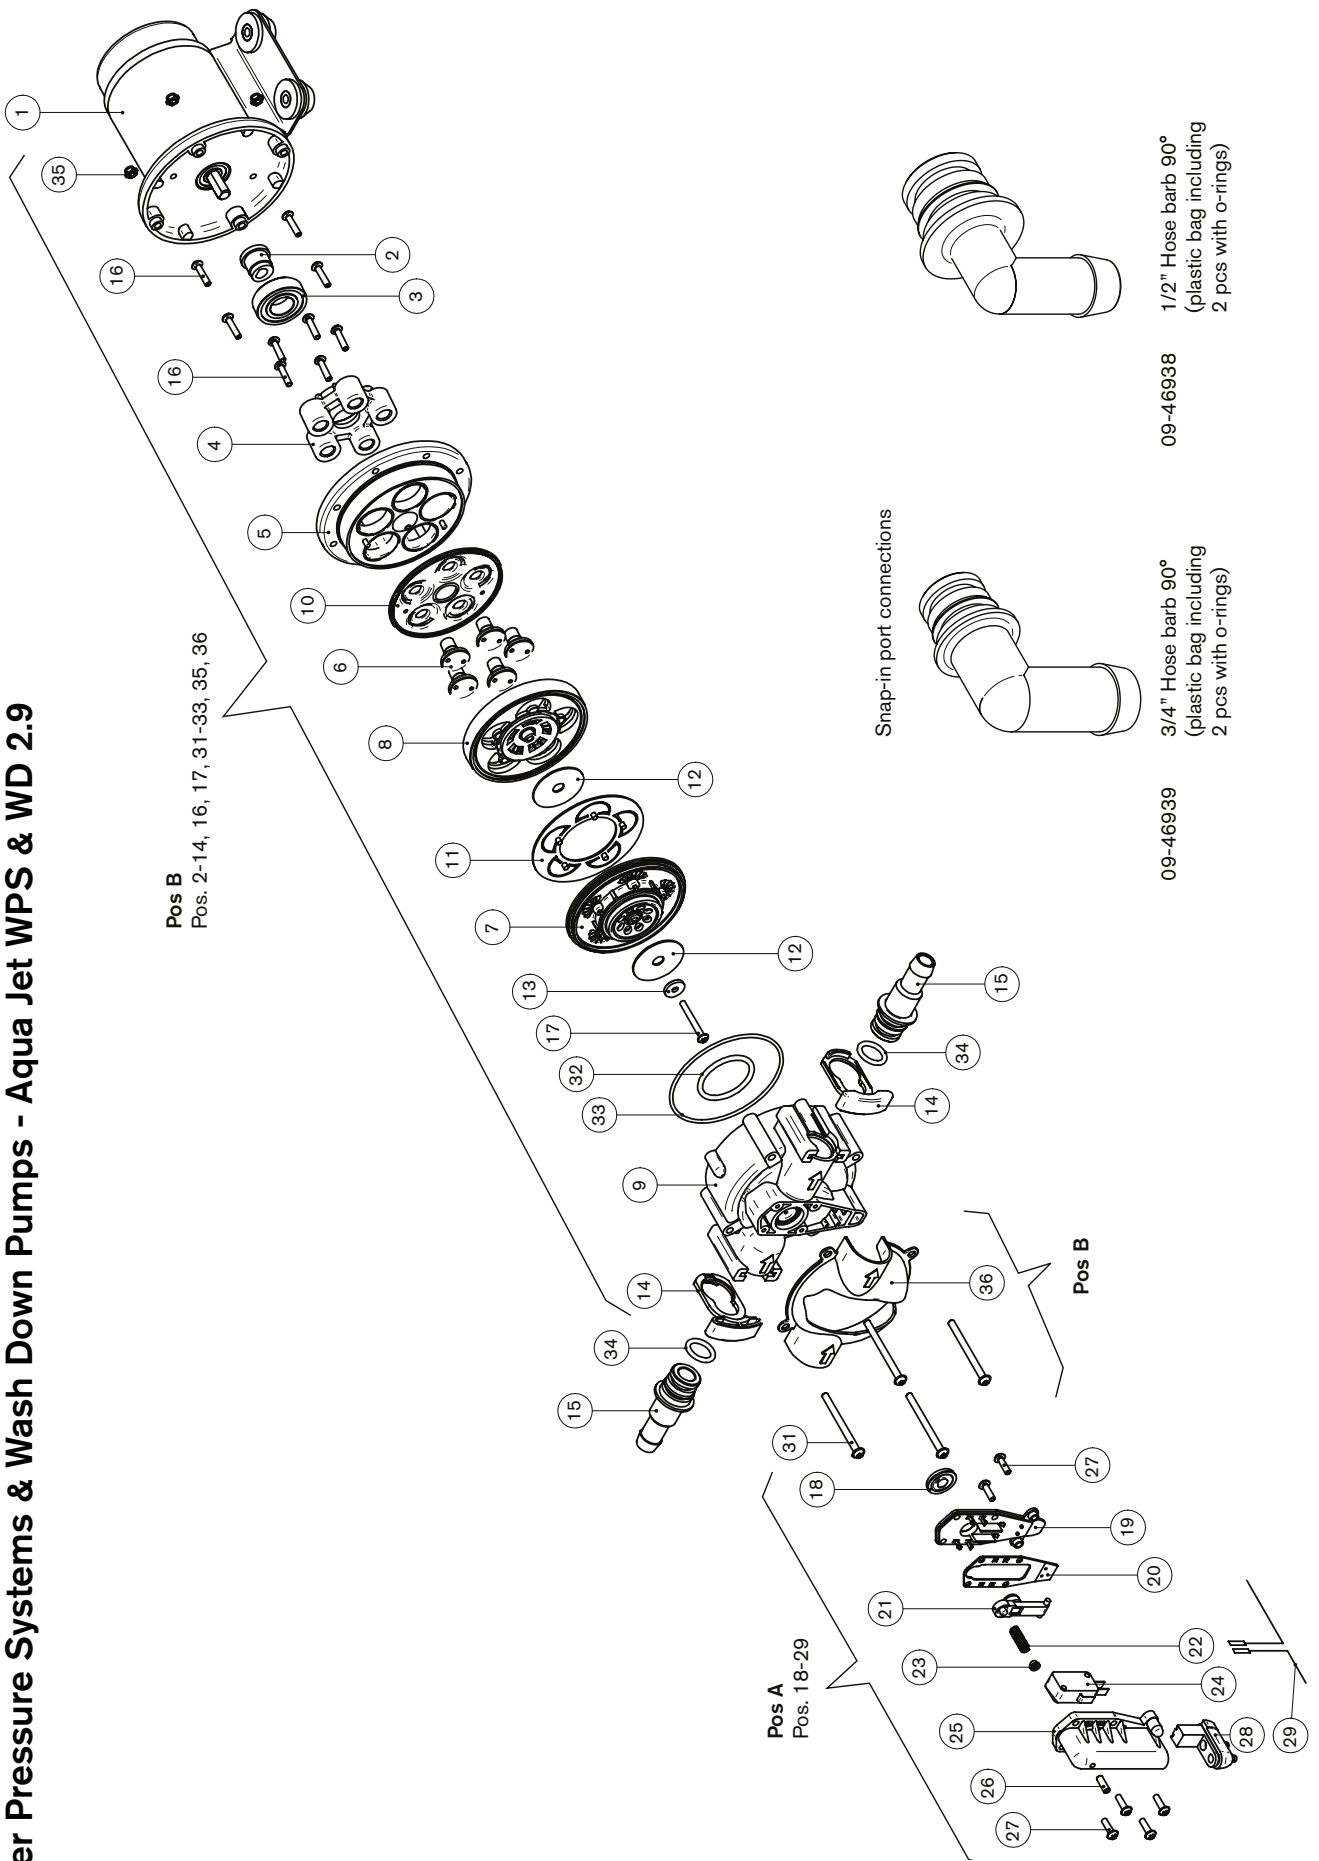

Water Pressure Systems & Wash Down Pumps - Aqua Jet WPS & WD 2.9