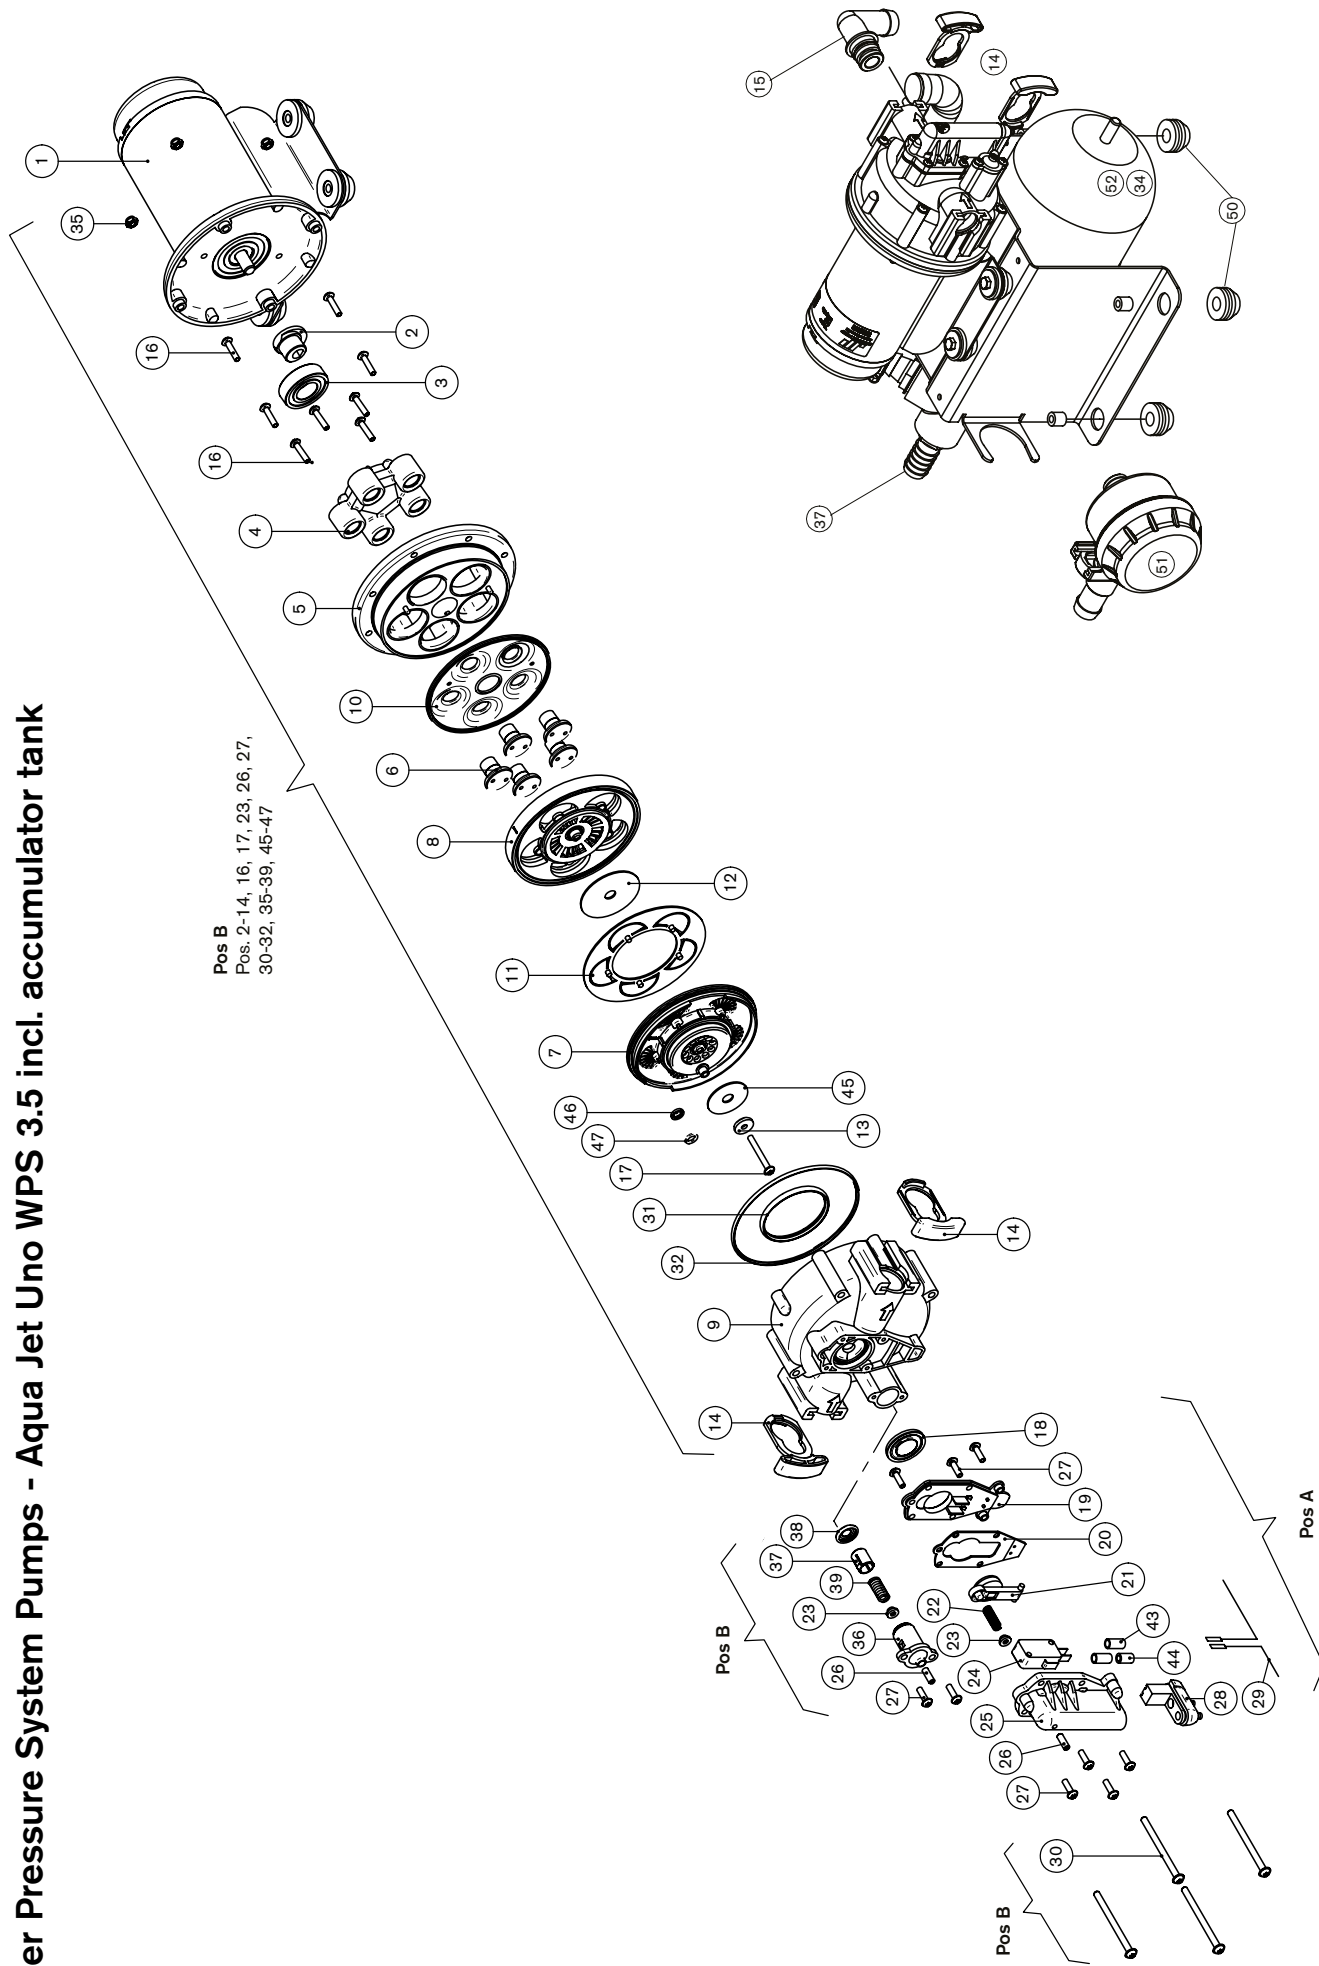

Water Pressure System Pumps - Aqua Jet Uno WPS 3.5 incl. accumulator tank