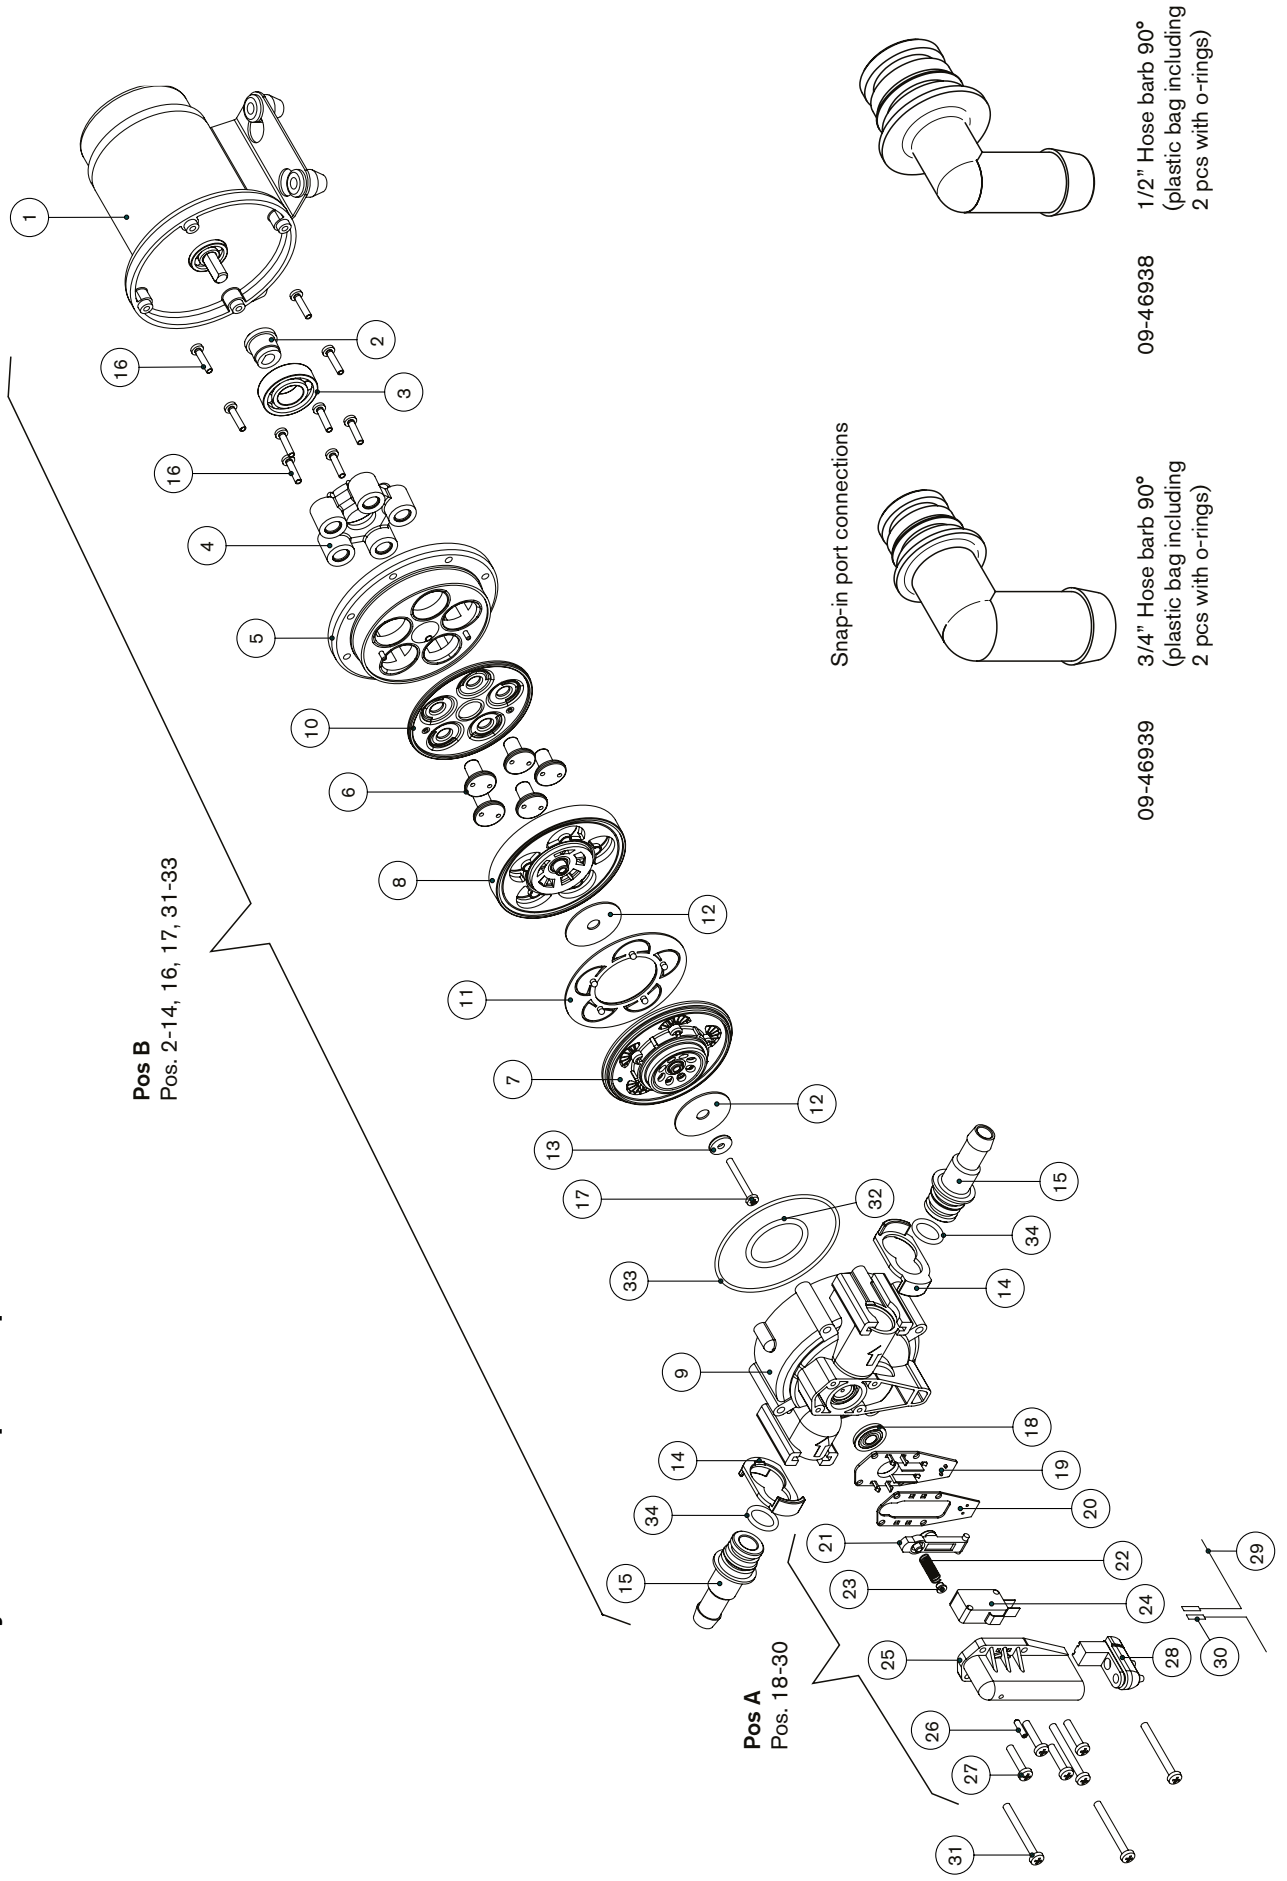

Water Pressure System Pumps - Aqua Jet WPS 2.4