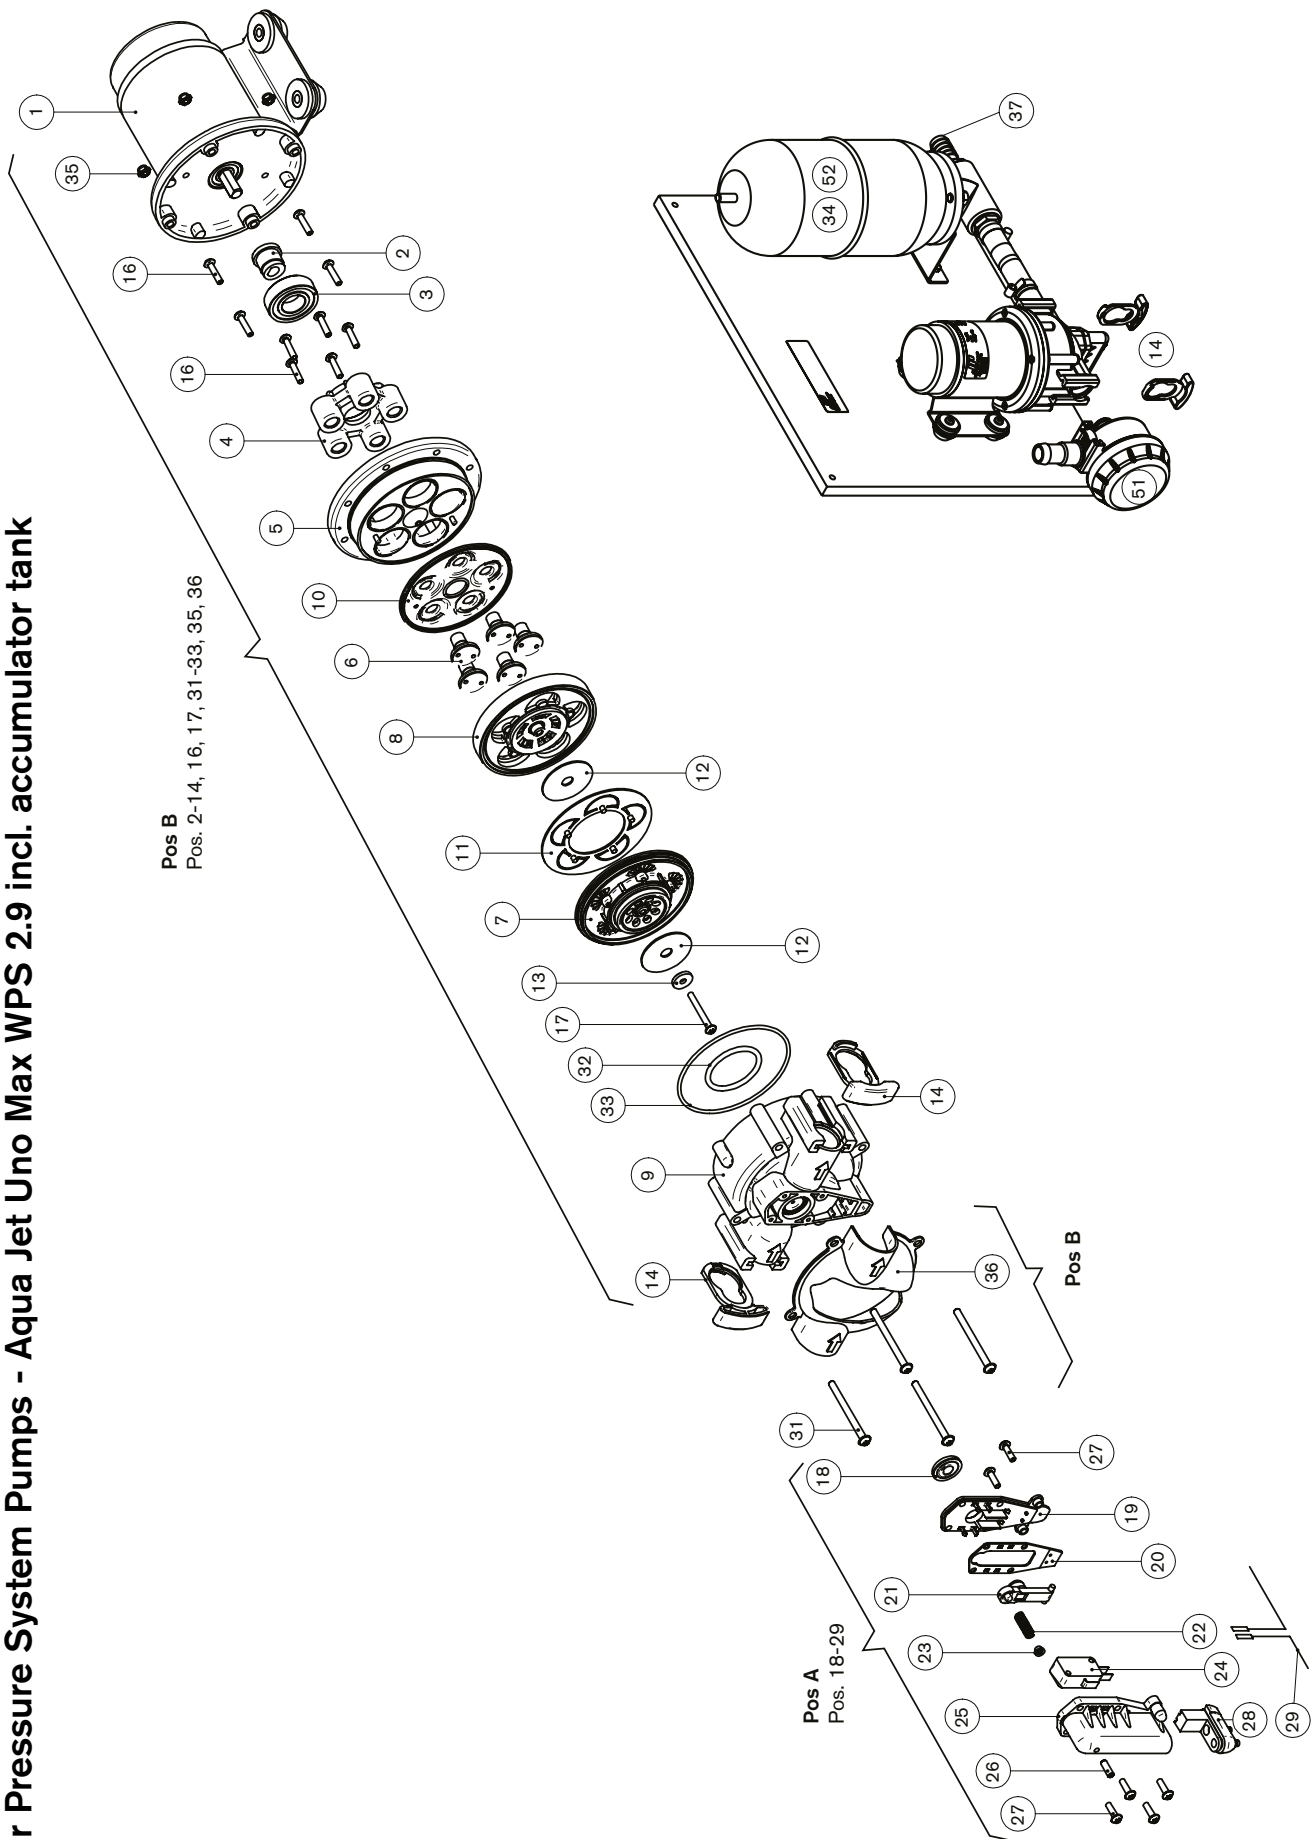

Water Pressure System Pumps - Aqua Jet Uno Max WPS 2.9 incl. accumulator tank