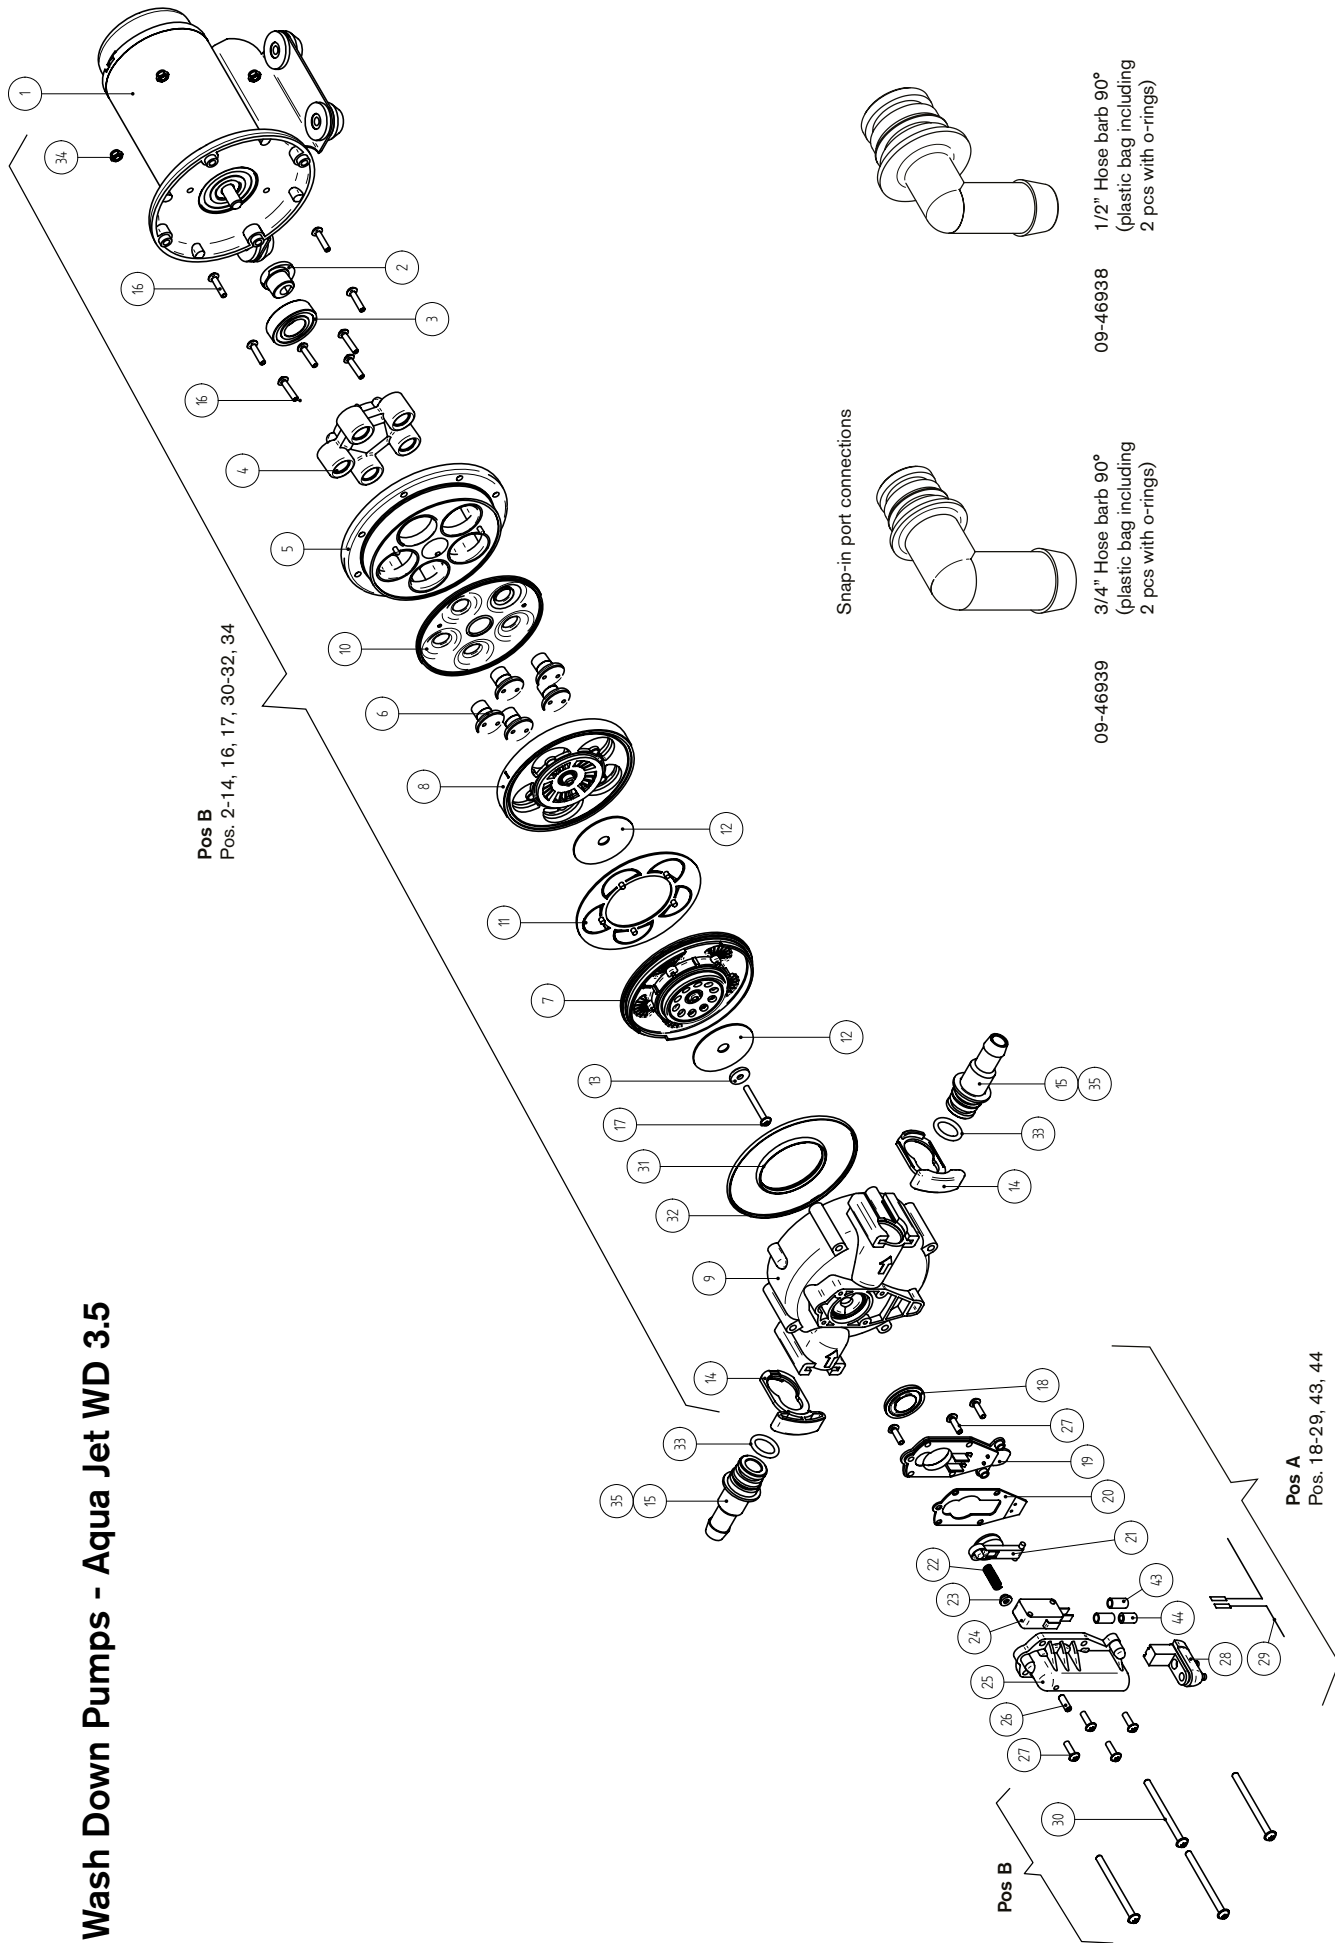

Wash Down Pumps - Aqua Jet WD 3.5