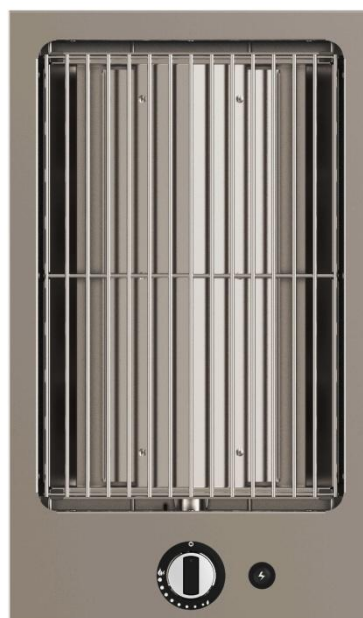

## Les + Produits

**French manufacturing origin certified**

**Stainless steel frame**

- built-in and compact
- 500h resistant to salt test

**Energy saving**

- only 5 min to get ready for cooking
- electronic ignition on 1,5 battery

**Cast enamelled plate**

- excellent heat repartition
- easy cleaning, non stick surface
- food contact certified

**CE certified**

**Plancha ANTIGUA Compact**  
Ref: 533581010785

**Grill ANTIGUA Compact**  
Ref: 533681010785

code article	533581010785	533681010785
nom article	Antigua plancha compact	Antigua grill compact
description courte	Gas built-in plancha compact	Gas built-in grill compact
description longue	Gas plancha with cast enameled plate - Double skin frame for installation on a composite board - Drip cup	Gas BBQ grill with stainless steel flame spreader - Compact built-in dimensions - Double skin frame for installation on a composite board.
gencode	3224780040330	3224780040347
PCB	1	1
NB colis/article	1	1
NB PCES/PAL		
dimensions produit (H x L x P) cm	11,5 x 31 x 52 cm / 4,53" x 12,2" x 20,47"	11,5 x 31 x 52 cm / 4,53" x 12,2" x 20,47"
poids net kg	12,6 kg / 27,78 lbs	8 kg / 17,64 lbs
Dimensions Emballage (H x L x P) cm	15 x 35 x 55 cm / 5,91" x 13,78" x 21,65"	15 x 35 x 55 cm / 5,91" x 13,78" x 21,65"
Poids Emballé kg	14 kg / 30,87 lbs	9 kg / 19,85 lbs
securité	Thermocouple	Thermocouple
Type branchement	G1/4 m	G1/4 m
energie	Butan/propan 28-30 mbar	Butan/propan 28-30 mbar
Utilisation	Outdoor	Outdoor
Finition	SS 304L polished (marine grade)	SS 304L polished (marine grade)
Consommation	127 g/h	175 g/h
Allumage	Electronic	Electronic
Surface cuisson cm	37 x 23 cm / 14,57" x 9,05 "	44 x 30cm / 18,8" x 11,81"
Puissance bruleurs kW	1,75 kW / 5971 BTU/h	2,4 kW / 8189 BTU/h
nb foyers/bruleurs	1	1
Nb Personnes	4/6 Pers.	4/6 Pers.
Taux TVA	0,2	0,2
ORIGINE	Origine France Garantie	Origine France Garantie
GARANTIE	2 years	2 years
HOMOLOGATION	CE, ALIMENTAIRE	CE, ALIMENTAIRE
CODE DOUANIER	73211190	73211190