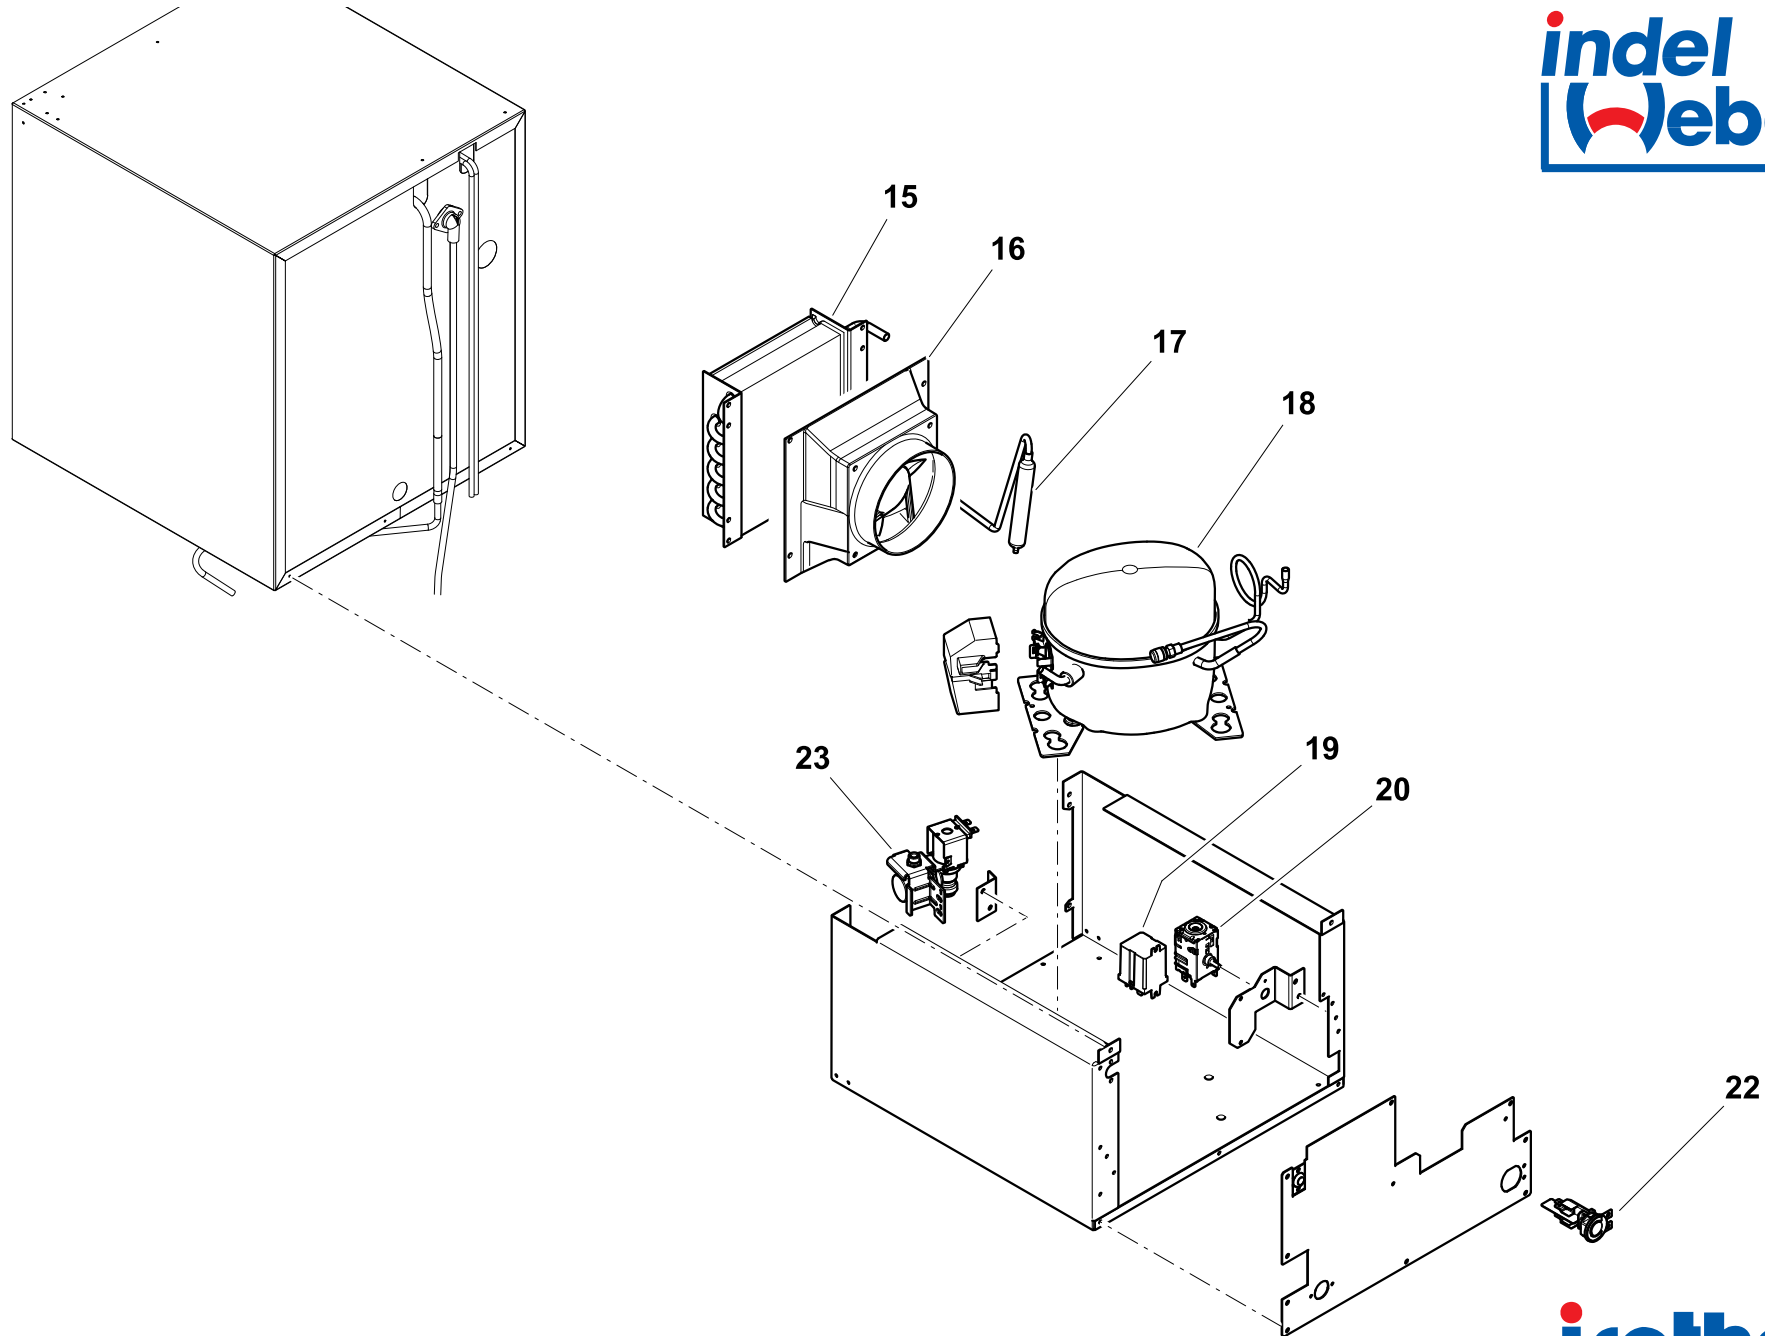

Icemaker IB Inox - CABINET

Icemaker IB Inox - COOLING UNIT

NUMERO NUMBER	CODICE ARTICOLO ITEM CODE	DESCRIZIONE ARTICOLO ITEM DESCRIPTION
1	SBE00186AA	CARENATURA POSTERIORE ICEMAKER WHITE BACK FAIRING ICEMAKER WHITE
3	SGB00125AA	FLANGIA FM 3-LATI INOX PER ICEMAKER WHITE INOX 3-SIDE FLUSH MOUNTING FRAME INOX FOR ICEMAKER WHITE INOX
4	SGC00350AA	CASSETTO PLASTICA PER GHIACCIO ICEMAKER WHITE ICECUBE PLASTIC DRAWER FOR ICEMAKER WHITE
5	SBE00068AA	CERNIERA INOX TUTTI CR VER. INOX + CR40 CUBIC + (CR49 CR65 CR85 CR130 C.) HINGE INOX FOR ALL VER. INOX TYPE + CR40 CUBIC +(CR49 CR65 CR85 CR130 C.)
6	SGD00012AA	MANIGLIA INOX "CRUISE INOX" INOX HANDLE/LOCKER FOR "CRUISE INOX"
7	SGC00351AA	PORTA INOX ICEMAKER WHITE INOX DOOR FOR ICEMAKER WHITE
8	SGB00112AA	SOSTEGNO INOX CONTROPORTA CRUISE 49/65/85/130 C. ICEM WHITE DOOR SUPPORT CRUISE 49/65/85/130 C. ICEM WHITE
11	SGC00353AA	GRIGLIA ANTERIORE VENTILAZIONE INOX PER ICEMAKER WHITE INOX FRONT INOX VENTILATION GRID FOR ICEMAKER WHITE INOX
13	SEC00026AA	INTERRUTTORE ACCESSIONE ICEMAKER WHITE POWER SWITCH FOR ICEMAKER WHITE
14	SBD00113AA	KIT PRODUTTORE GHIACCIO 230V PER ICEMAKER WHITE ICEMAKER 230V KIT FOR WHITE ICEMAKER
14	SBD00127MA	KIT PRODUTTORE GHIACCIO 115V PER ICEMAKER WHITE ICEMAKER 115V KIT FOR WHITE ICEMAKER
15	SBD00125AA	CONDENSATORE LAMELLARE ICEMAKER WHITE LAMELLAR CONDENSER FOR ICEMAKER WHITE
16	SBG00034LA	VENTOLA 230V 120x120x25 CON CONVOGLIATORE ARIA PER ICEMAKER WHITE FAN 230V 120x120x25 WITH PLASTIC AIR GUDIE FOR ICEMAKER WHITE
16	SBG00035MA	VENTOLA 115V 120x120x25 CON CONVOGLIATORE ARIA PER ICEMAKER WHITE FAN 115V 120x120x25 WITH PLASTIC AIR GUDIE FOR ICEMAKER WHITE
17	SBD00123AA	FILTRO 10Gr PER ICEMAKER WHITE TUBO 6+2mm FILTER 10Gr FOR ICEMAKER WHITE 6+2
18	SBA00045LA	COMPRESSORE DANFOSS TL102G PER ICEMAKER WHITE 230V DANFOSS COMPRESSOR TL102G FOR ICEMAKER WHITE 230V
18	SBA00045MA	COMPRESSORE DANFOSS TL102G PER ICEMAKER WHITE 115V DANFOSS COMPRESSOR TL102G FOR ICEMAKER WHITE 115V
19	SED00026LA	RELAY DI POTENZA PER ICEMAKER WHITE 230V POWER RELAY FOR ICEMAKER WHITE 230V
19	SED00026MA	RELAY DI POTENZA PER ICEMAKER WHITE 115V POWER RELAY FOR ICEMAKER WHITE 115V
20	SEA00113AA	TERMOSTATO CELLA ICEMAKER WHITE THERMOSTAT FOR ICEMAKER WHITE
22	SEB00136AA	CONNETTORE CAVO ALIMENTAZIONE CON BLOCCACAVO PER ICEMAKER WHITE POWER CABLE CONNECTOR FOR ICEMAKER WHITE
23	SFD00032LA	ELETTROVALVOLA ACQUA 230V ICEMAKER WHITE SOLENOIDE VALVE WATER 230V FOR ICEMAKER WHITE
23	SFD00032MA	ELETTROVALVOLA ACQUA 115V ICEMAKER WHITE SOLENOIDE VALVE WATER 115V FOR ICEMAKER WHITE